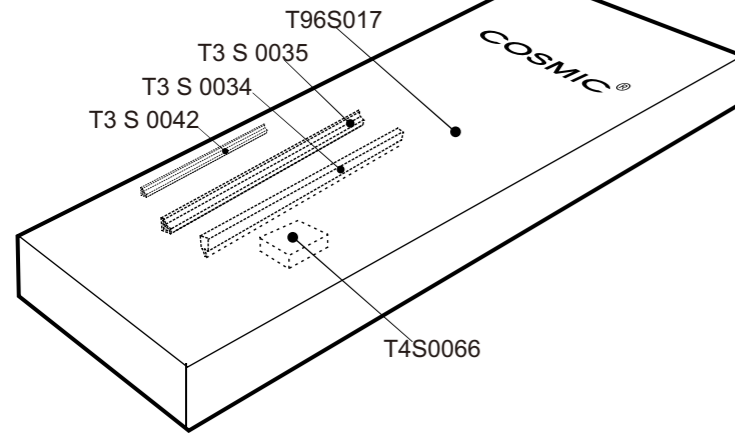

WFX1/HFX1

T4S0066

T2 00002

T2 00033

T2 00038

T3S0042

x1
T73028

x1
T520501

x1
T520502

T3S0035

x1
T73032

T3S0034

x1
T73032

9