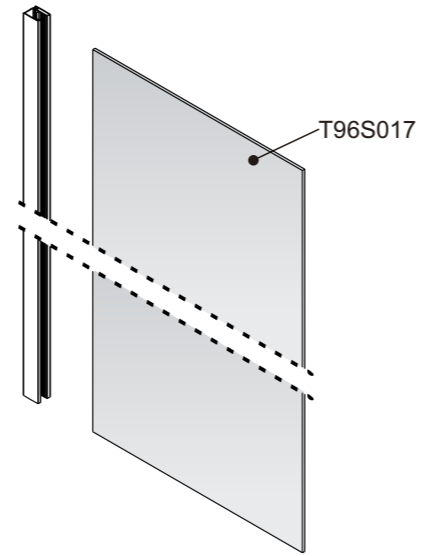

WFX1/HFX1

T4S0066

T2 00002

T2 00033

T2 00038

T3S0042

x1
T73028

x1
T520501

x1
T520502

T3S0035

x1
T73032

T3S0034

x1
T73032

9